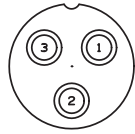

SOLDER LUG
VIEW

CONTACT END
VIEW

3 PIN FEMALE
FUJISEIMITSU
CONNECTOR